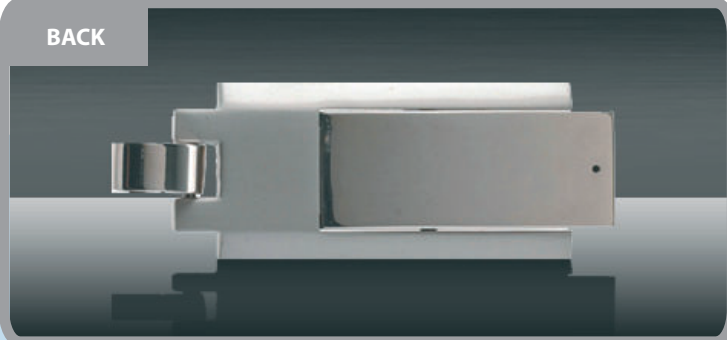

FRONT SIDE

//Colori base della pendrive
//Basic Pendrive Body Color

ARGENTO / SILVER

BACK SIDE

Size L x B : 5,9 x 2,4 x 0,8

//Personalizzazioni disponibili

//Available personalizations

1. ☒ SERIGRAFIA Silk screen
   ☒ INCISIONE LASER Laser
   ☐ QUADRICROMIA Quadicromy
   ☐ RESINA EPOSSIDICA Epoxy resin
   ☐ RESA A RILIEVO Relief printing

FOTO ESEMPLIFICATIVE DEL PRODOTTO

Samples photos of Product

FRONT

BACK

ALTRE PROSPETTIVE

Different perspectives