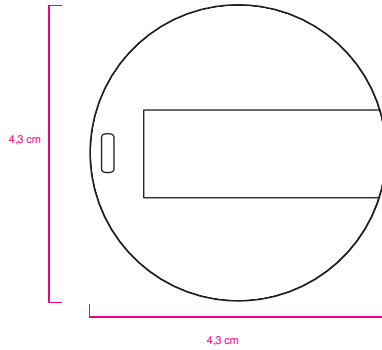

Shelve®

Behind your success

Template Model
03444021
round card - vinyl effect

FRONT SIDE

//Colori base della pendrive
//Basic Pendrive Body Color

Bianco / White

BACK SIDE

Size L x B x H : 4,3 x 4,3 x 0,2