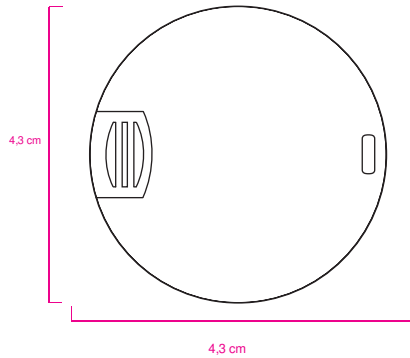

Shelve®

Behind your success

Template Model
03444021
round card - vinyl effect

FRONT SIDE

//Colori base della pendrive
//Basic Pendrive Body Color

Bianco / White

BACK SIDE

Size L x B x H : 4,3 x 4,3 x 0,2